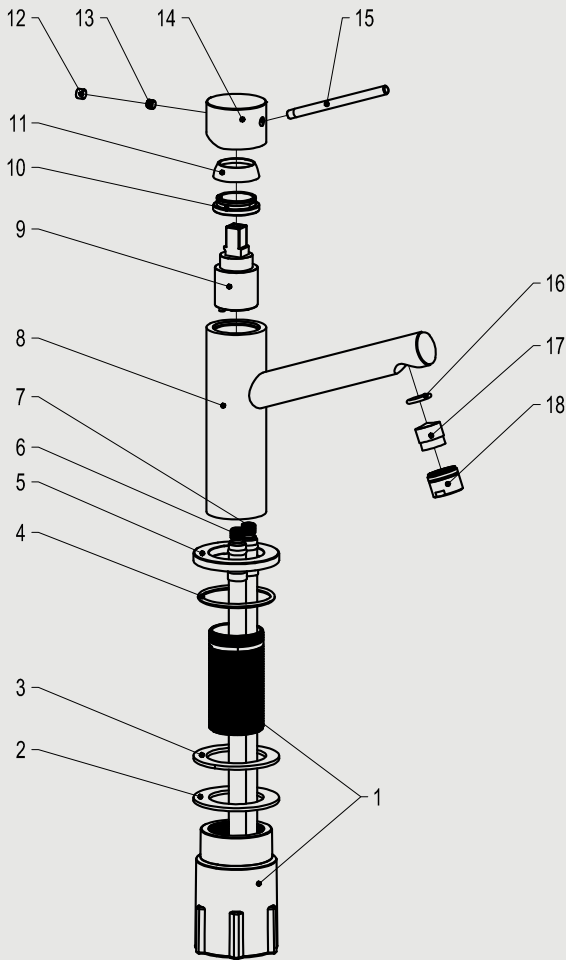

Edition: 2020-04-01

1. 1 Fixing bushing
2. 2 Washer
3. 3 Threaded tube
4. 4 O ring
5. 5 Base
6. 6 Flexible hose
7. 7 Flexible hose
8. 8 Body
9. 9 Cartridge
10. 10 Screw nut
11. 11 Cover ring
12. 12 Rubber
13. 13 Inner hex screw
14. 14 Handle base
15. 15 Handle bar
16. 16 O ring
17. 17 Aerator cover
18. 18 Aerator

Vector Scrap

Håndvaskarmatur i rustfrit stål.

Art nr

412231

Tekniske data:

Hulboring: 35 mm